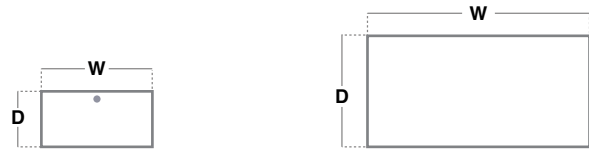

Leg Type 3
For: L Shape

LEG COLOR OPTIONS

White

Silver

Black

The color might be slightly different due to the printing process
Information about technical details and colors from this catalog may be modified or updated by the company without prior notice Please contact us for further information

TOP TABLE OPTIONS

Code : SFL **WWDD**

STRAIGHT MODELS FOR OFFICE TABLE

W	D	Thk
1000	600	25
1200	600	25
1400	600	25
1000	800	25
1200	800	25
1400	800	25
1600	800	25
1800	800	25

STRAIGHT MODELS FOR MEETING TABLE

W	D	Thk
2000	1200	25
2400	1200	25

TOP TABLE OPTIONS

Code : EFL **W1D1W2D2 L/R**

ERGONOMIC MODELS

W1	D1	W2	D2	Thk
1400	800	600	1200	25
1600	800	600	1200	25
1800	800	600	1200	25

MODESTY OPTIONS

Code	W	D
M10	1000	450
M12	1200	450
M14	1400	450
M16	1600	450
M18	1800	450