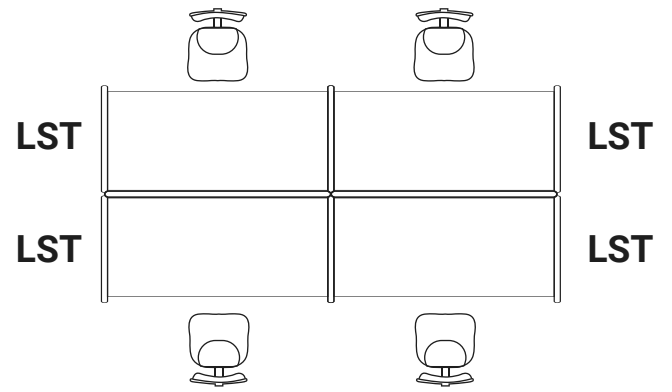

Color :

TALLY CHAIR

(L) 610 x (W) 610 x (H) 900 mm

Specification :

- Steel Frame with Injection Foam
- Fabric Surface
- Aluminium Alloy Base

Color :

LOVELY SERIES

AVAILABLE CONFIGURATION

LST

Total Dimensions
(L) 1260 x (W) 670 x (H) 1240 mm

LSS

Total Dimensions
(L) 1260 x (W) 670 x (H) 1240 mm

LST

LST

Total Dimensions
(L) 2520 x (W) 670 x (H) 1240 mm

Total Dimensions
(L) 2520 x (W) 1340 x (H) 1240 mm

Total Dimensions
(L) 4240 x (W) 670 x (H) 1240 mm

Total Dimensions
(L) 4970 x (W) 970 x (H) 1240 mm

AND MORE....

BUFFET SET TABLE

AVAILABLE CONFIGURATION

BST

Total Dimensions
(L) 2120 x (W) 670 x (H) 1240 mm