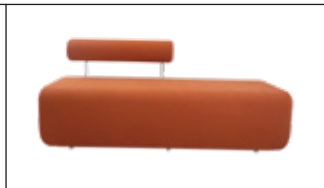

Color :

DAZLE SOFA DOUBLE A

(L) 1600 x (W) 600 x (H) 400 mm

Specification :

- Wooden Structure
- High Density Foam
- Fabric Surface
- Metal Base in White Color

Color :

DAZLE SOFA SINGLE B

(L) 800 x (W) 600 x (H) 700 mm

- Specification :**
- Wooden Structure
 - High Density Foam
 - Fabric Surface
 - Metal Base in White Color

Color :

DAZLE SOFA DOUBLE B

(L) 1600 x (W) 600 x (H) 400 mm

- Specification :**
- Wooden Structure
 - High Density Foam
 - Fabric Surface
 - Metal Base in White Color