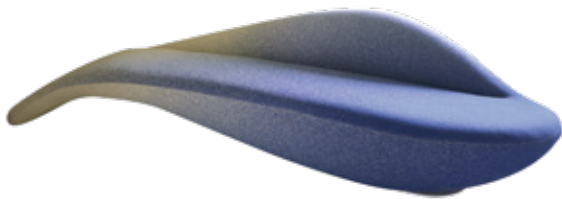

MARINE A

(L) 3000 x (W) 780 x (H) 740 mm

Specification :

- Wooden Structure
- Fabric Surface
- High Density Foam
- Metal Base