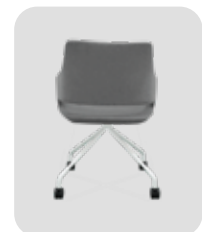

Color :

ELDA CHAIR

(L) 850 x (W) 620 x (H) 600 mm

Specification :

- Steel Frame Injection Foam
- Fabric/PU Surface
- Steel Frame in White Color

Color :

DOVE CHAIR

(L) 480 x (W) 600 x (H) 840 mm