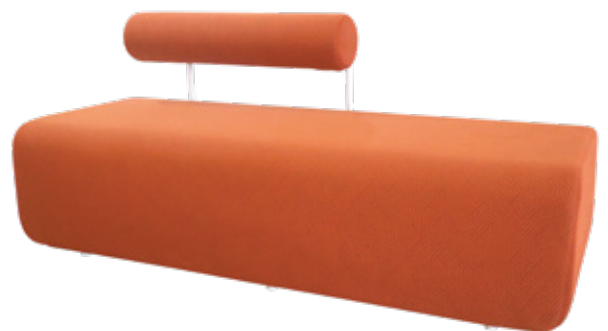

ERGO STAR

2025/02/12

**ENCHANTED
COWORKING
SPACE FURNITURE**

DAZLE SOFA SINGLE A

(L) 800 x (W) 600 x (H) 700 mm

Specification :

- Wooden Structure
- High Density Foam
- Fabric Surface
- Metal Base in White Color

Color :

DAZLE SOFA DOUBLE A

(L) 1600 x (W) 600 x (H) 400 mm

Specification :

- Wooden Structure
- High Density Foam
- Fabric Surface
- Metal Base in White Color

Color :

DAZLE SOFA SINGLE B

(L) 800 x (W) 600 x (H) 700 mm

- Specification :**
- Wooden Structure
 - High Density Foam
 - Fabric Surface
 - Metal Base in White Color

Color :

DAZLE SOFA DOUBLE B

(L) 1600 x (W) 600 x (H) 400 mm

- Specification :**
- Wooden Structure
 - High Density Foam
 - Fabric Surface
 - Metal Base in White Color

Color :

MARINE A

(L) 3000 x (W) 780 x (H) 740 mm

Specification :

- Wooden Structure
- Fabric Surface
- High Density Foam
- Metal Base

MARINE B

(L) 1890 x (W) 810 x (H) 740 mm

Specification :