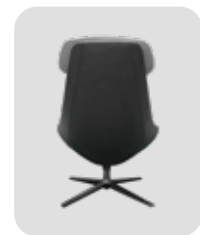

- Steel Frame with Injection Foam
- Fabric Surface
- Aluminium Alloy Base

Color :

LILLY CHAIR

(L) 420 x (W) 500 x (H) 870 mm

Specification :

- Steel Frame with Injection Foam
- Metal Legs in White/Black Color
- Fabric/PU Surface