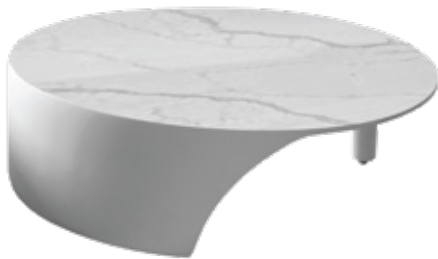

- Specification :**
- Wooden Structure
 - High Density Foam
 - Fabric Surface
 - Metal Base in White Color

Color :

DAZLE SOFA DOUBLE B

(L) 1600 x (W) 600 x (H) 400 mm

- Specification :**
- Wooden Structure
 - High Density Foam
 - Fabric Surface
 - Metal Base in White Color

Color :

MARINE A

(L) 3000 x (W) 780 x (H) 740 mm

Specification :

- Wooden Structure
- Fabric Surface
- High Density Foam
- Metal Base

MARINE B

(L) 1890 x (W) 810 x (H) 740 mm

Specification :

- Steel Structure
- Metal Base
- Fabric Surface

WAVE

(L) 1250 x (W) 1250 x (H) 380 mm

Specification :

- Metal Frame
- Countertop Quartz

Variant Countertop :

OCEAN

(L) 960 x (W) 470 x (H) 350 mm